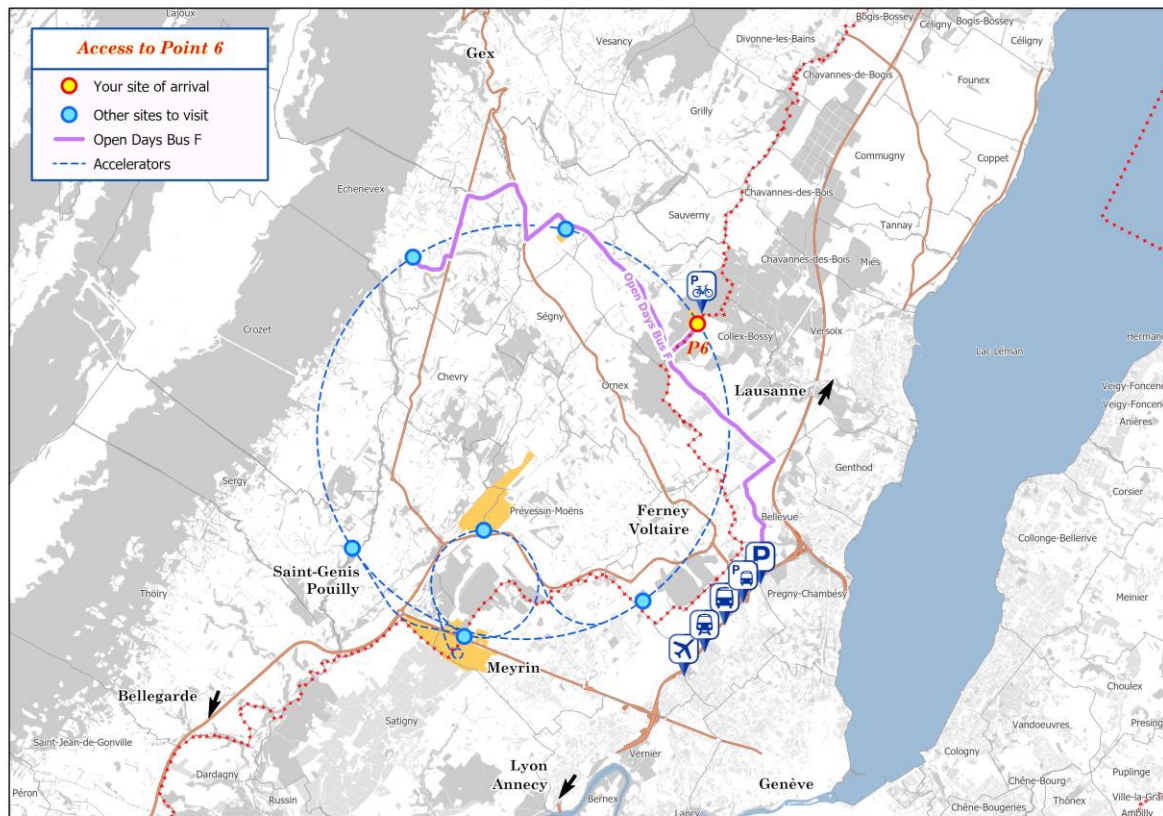

POINT 6: LHC ACCELERATOR

For security reasons, the following roads will be **closed**:

- *Route de l'Europe*
- *Route de la vie Chenaille* in Echenevex between the D984C and the corner of *route François Estier*
- *Route de Meyrin* from the roundabout by the French gates to *route du Mandement*
- *Route de Meyrin* to Ferney Voltaire and its continuation into Switzerland, *avenue Auguste-François Dubois*, in the direction from France to Switzerland

If you arrive by bicycle, places will be reserved for you on site.

If you arrive by private bus, dedicated parking will be available at P47 (Palexpo).

If you arrive by car or motorbike, a limited number of parking spaces will be provided, with shuttle services to the various CERN entry points. Consider carpooling.

You can reach the site via **shuttle F**.

From this point you can go to:

- **Point 5 CMS with shuttle F**
- **Point 4 LHC with shuttle F**